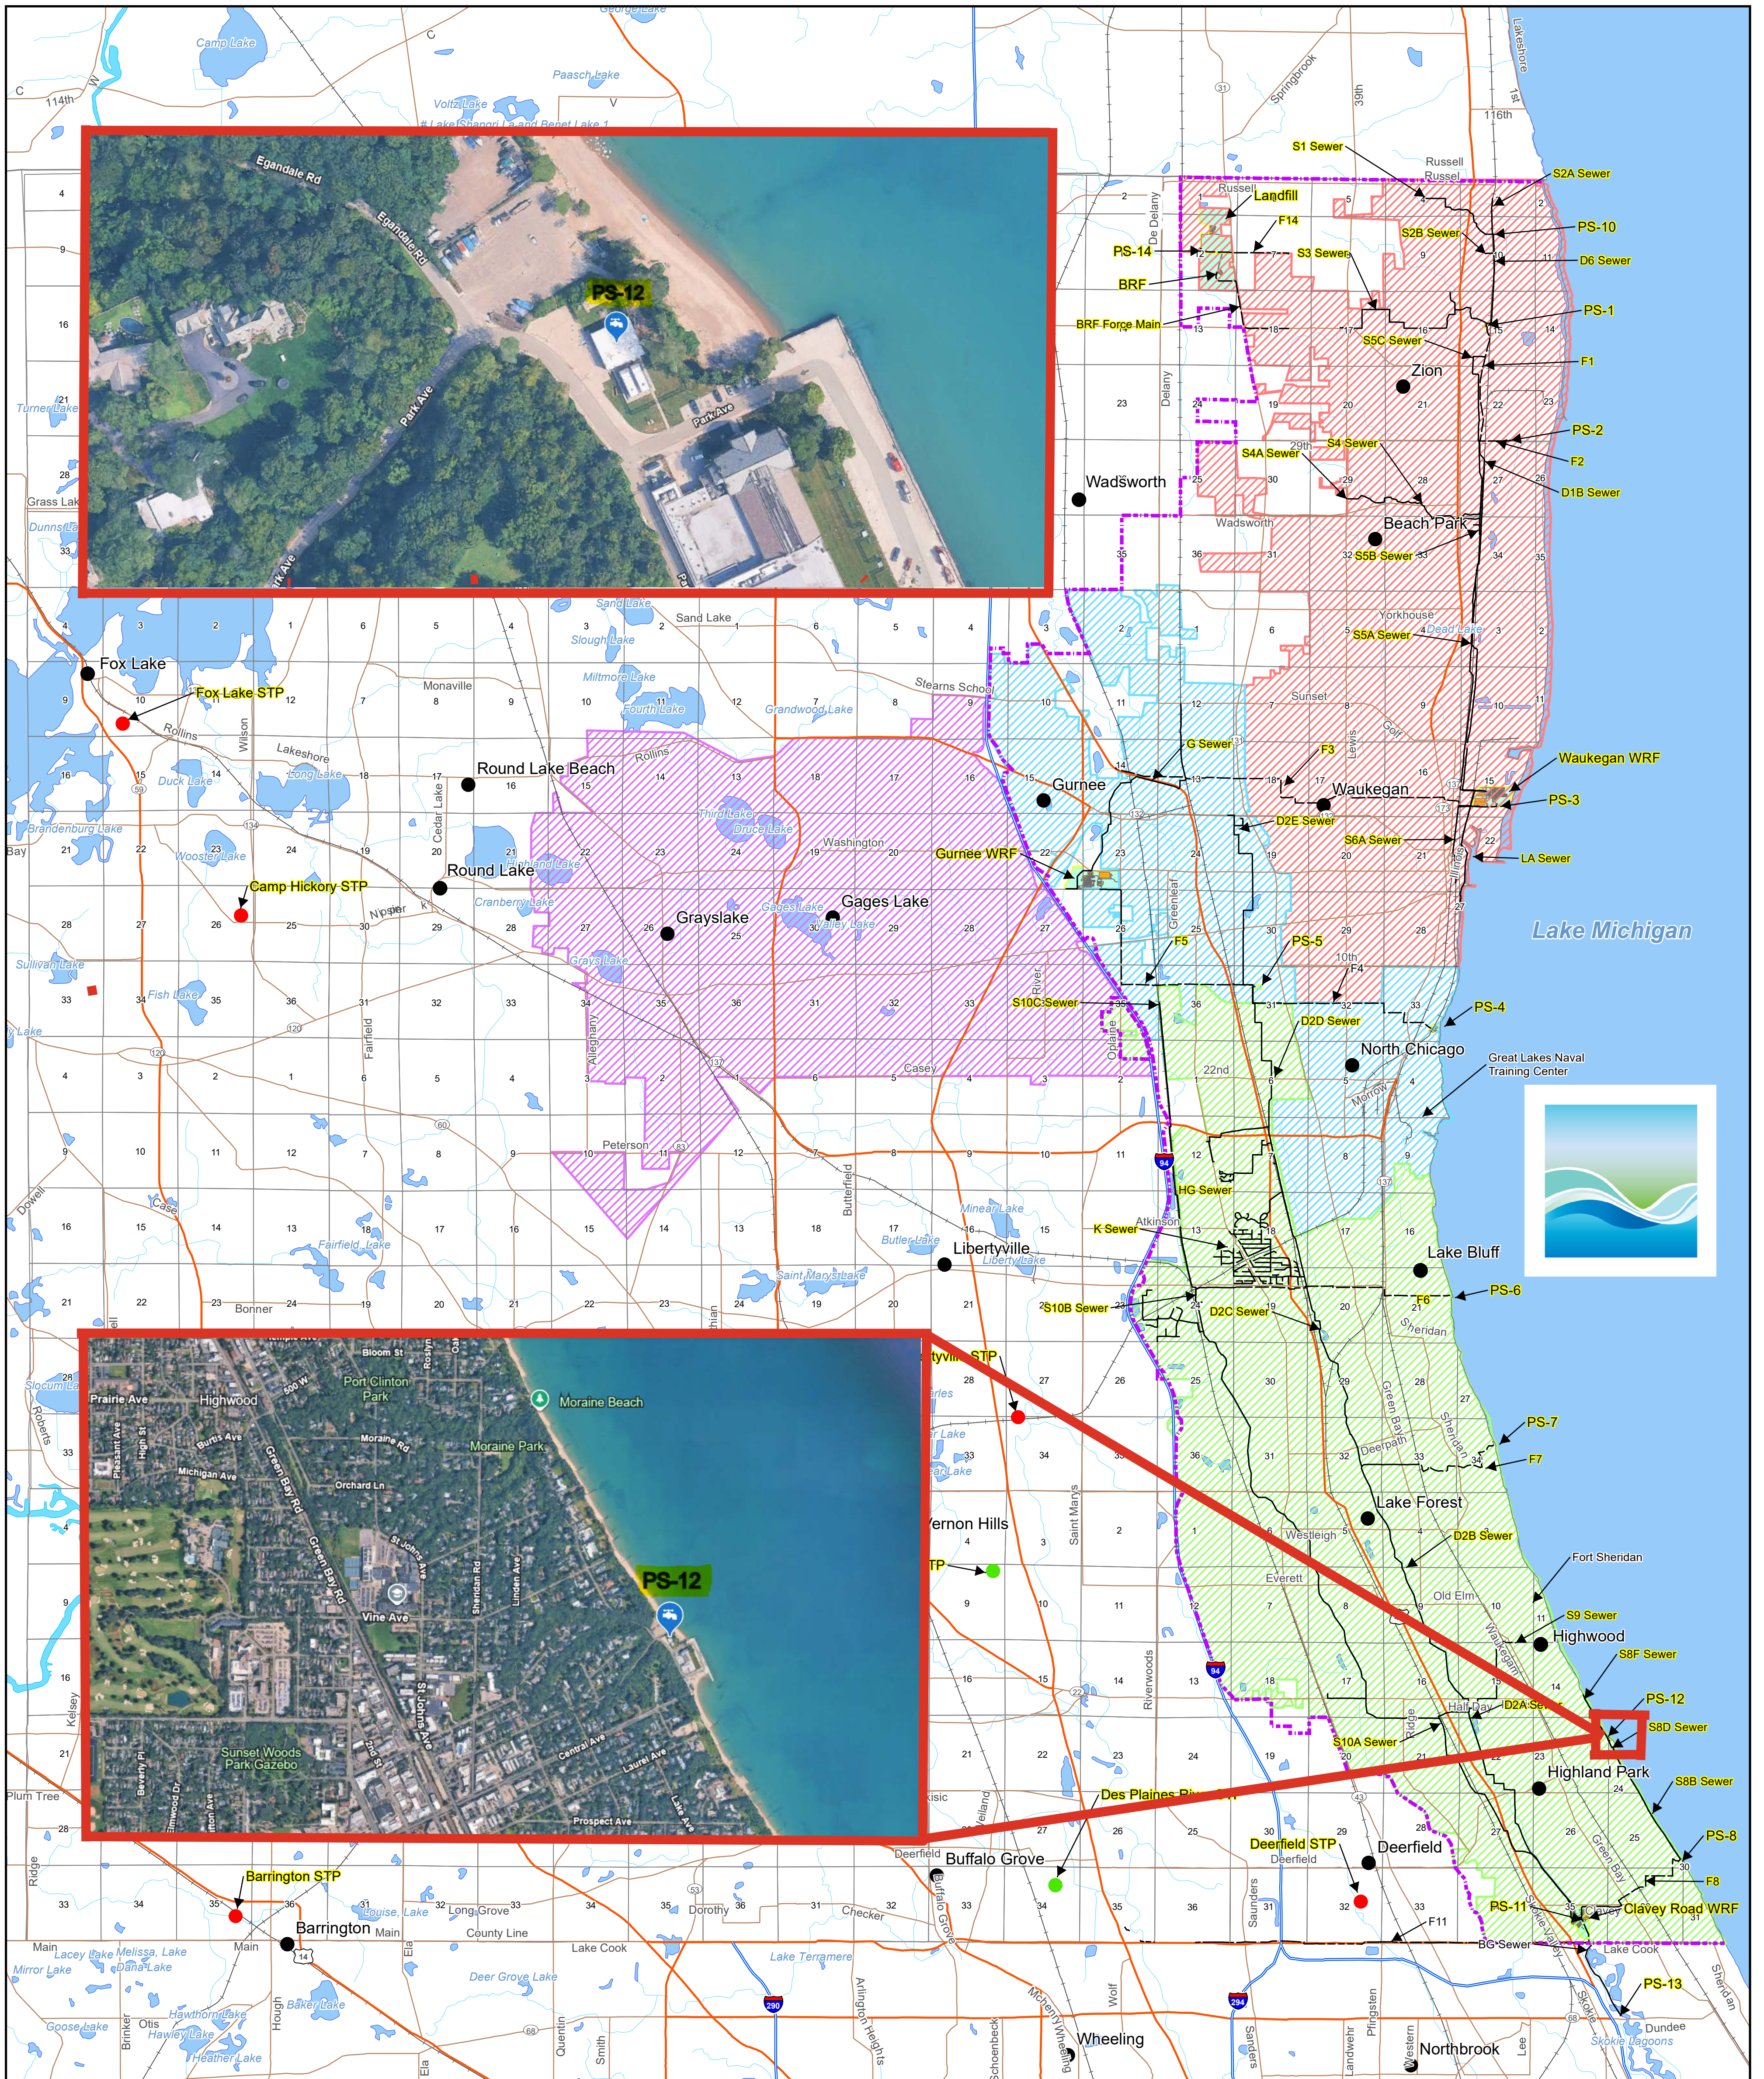

North Shore Water Reclamation District PS-12 and Service Area Map

January 2026

Legend

- Municipal STP
- Lake County STP
- Municipality
- - - - NSWRD FPA Boundary
- NSWRD Sanitary Sewer
- - - - NSWRD Force Main
- Tributary to Clavey Road WRF
- Tributary to Gurnee WRF
- Lake County Tributary to Gurnee WRF
- Tributary to Waukegan WRF
- Limited Access
- Highway
- Major Road
- Local Road
- Minor Road
- Other Road
- Railroad