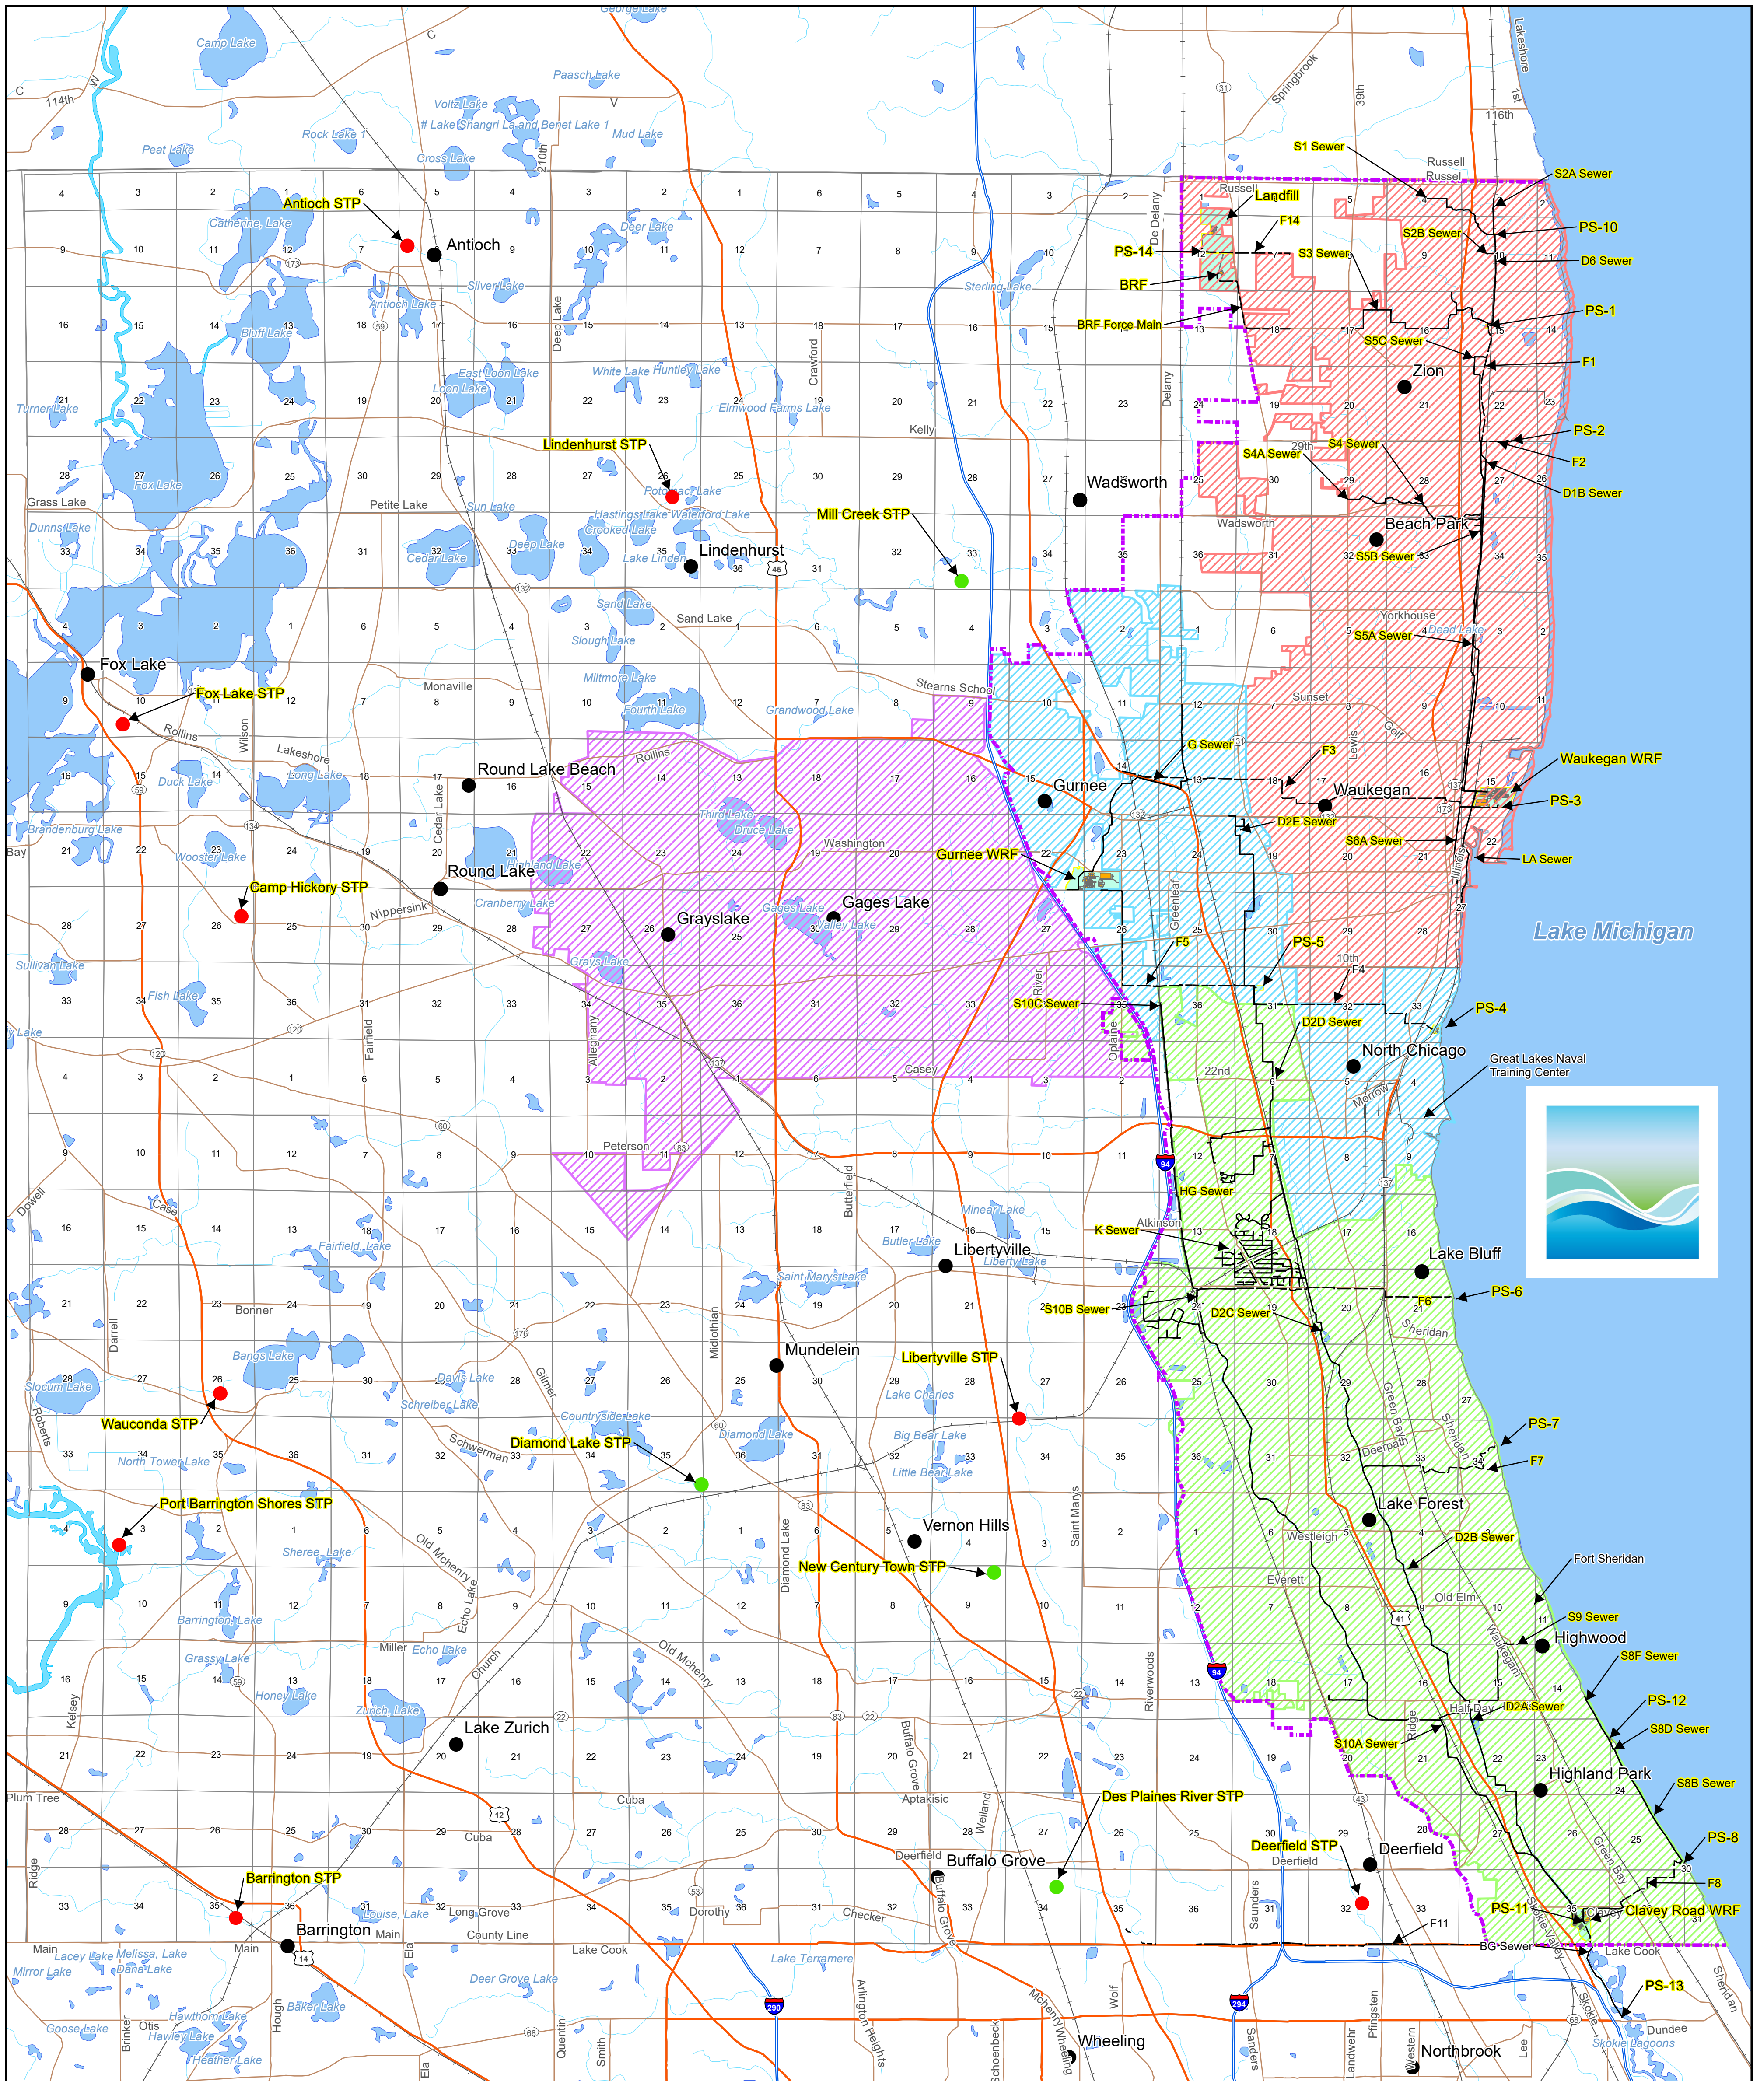

# North Shore Water Reclamation District Service Area Map Lake County, Illinois AUGUST 2024

## Legend

- Municipal STP
- Lake County STP
- Municipality
- NSWRD FPA Boundary
- NSWRD Sanitary Sewer
- NSWRD Force Main
- Tributary to Clavey Road WRF
- Tributary to Gurnee WRF
- Lake County Tributary to Gurnee WRF
- Tributary to Waukegan WRF
- Limited Access
- Highway
- Major Road
- Local Road
- Minor Road
- Other Road
- Railroad