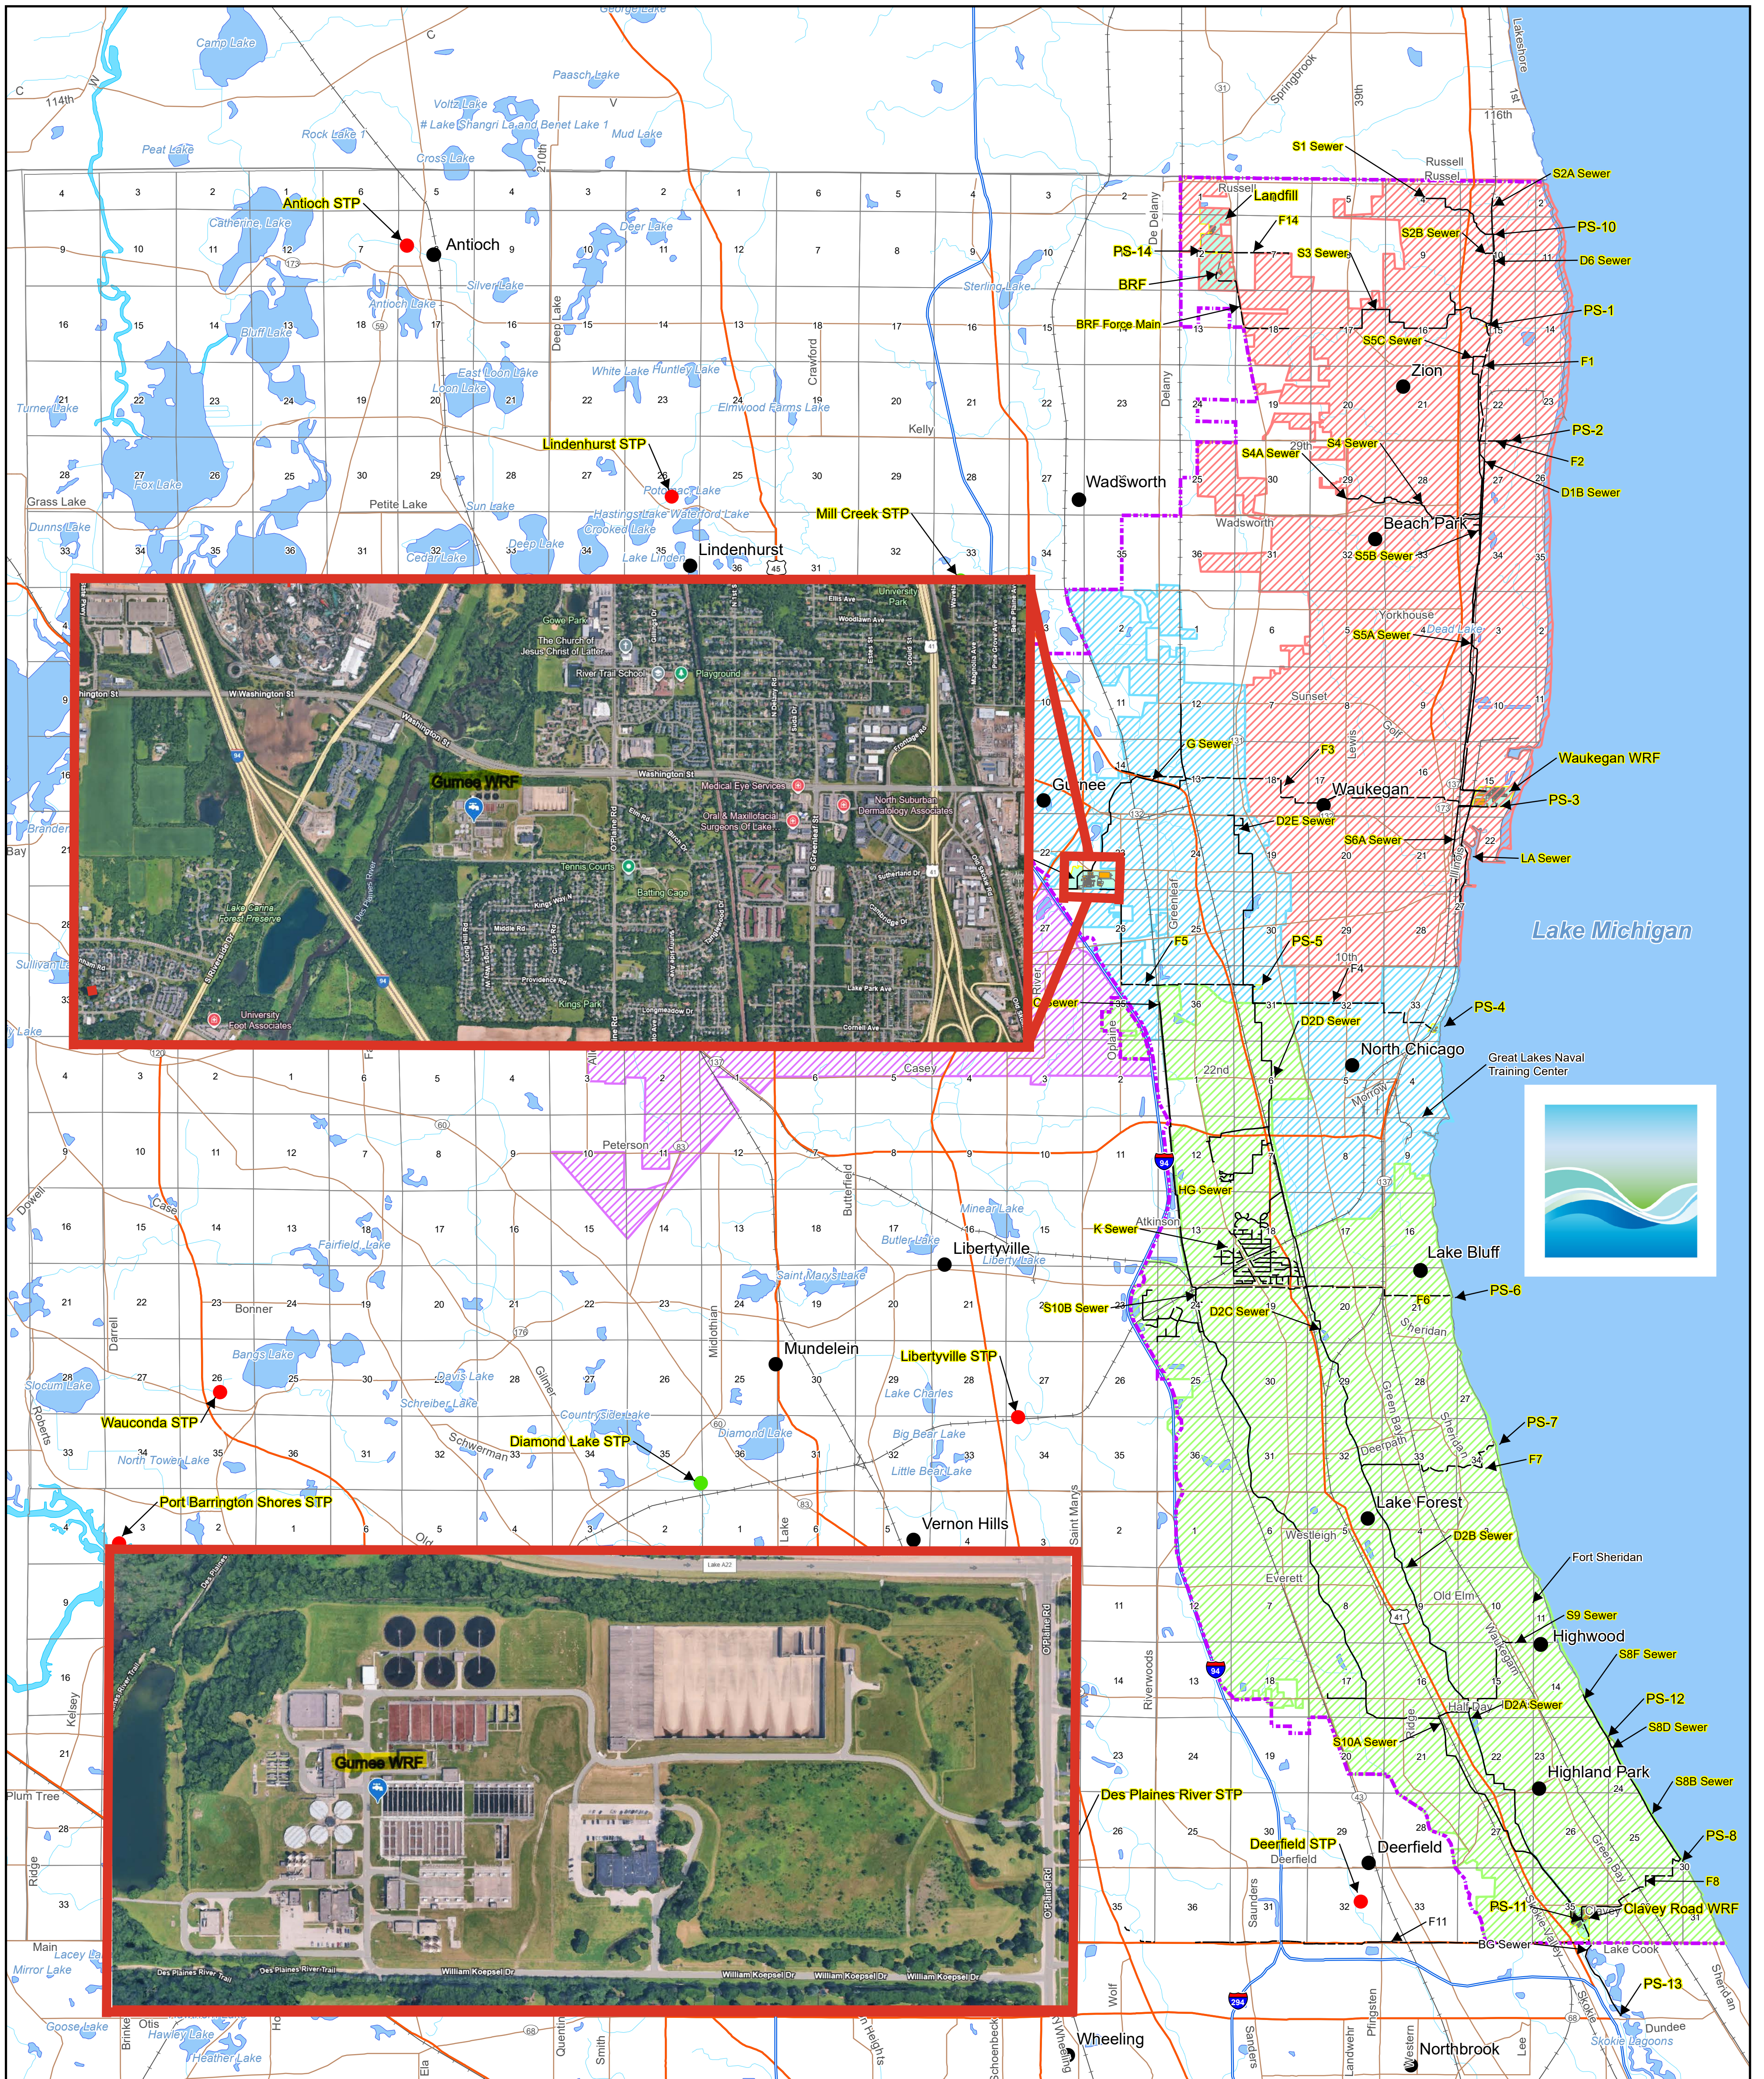

# North Shore Water Reclamation District Gurnee and Service Area Map

January 2026

Revised: March 2016

## Legend

- Municipal STP
- Lake County STP
- Municipality
- NSWRD FPA Boundary
- NSWRD Sanitary Sewer
- NSWRD Force Main
- ▨ Tributary to Clavey Road WRF
- ▨ Tributary to Gurnee WRF
- ▨ Lake County Tributary to Gurnee WRF
- ▨ Tributary to Waukegan WRF
- Limited Access
- Highway
- Major Road
- Local Road
- Minor Road
- Other Road
- Railroad