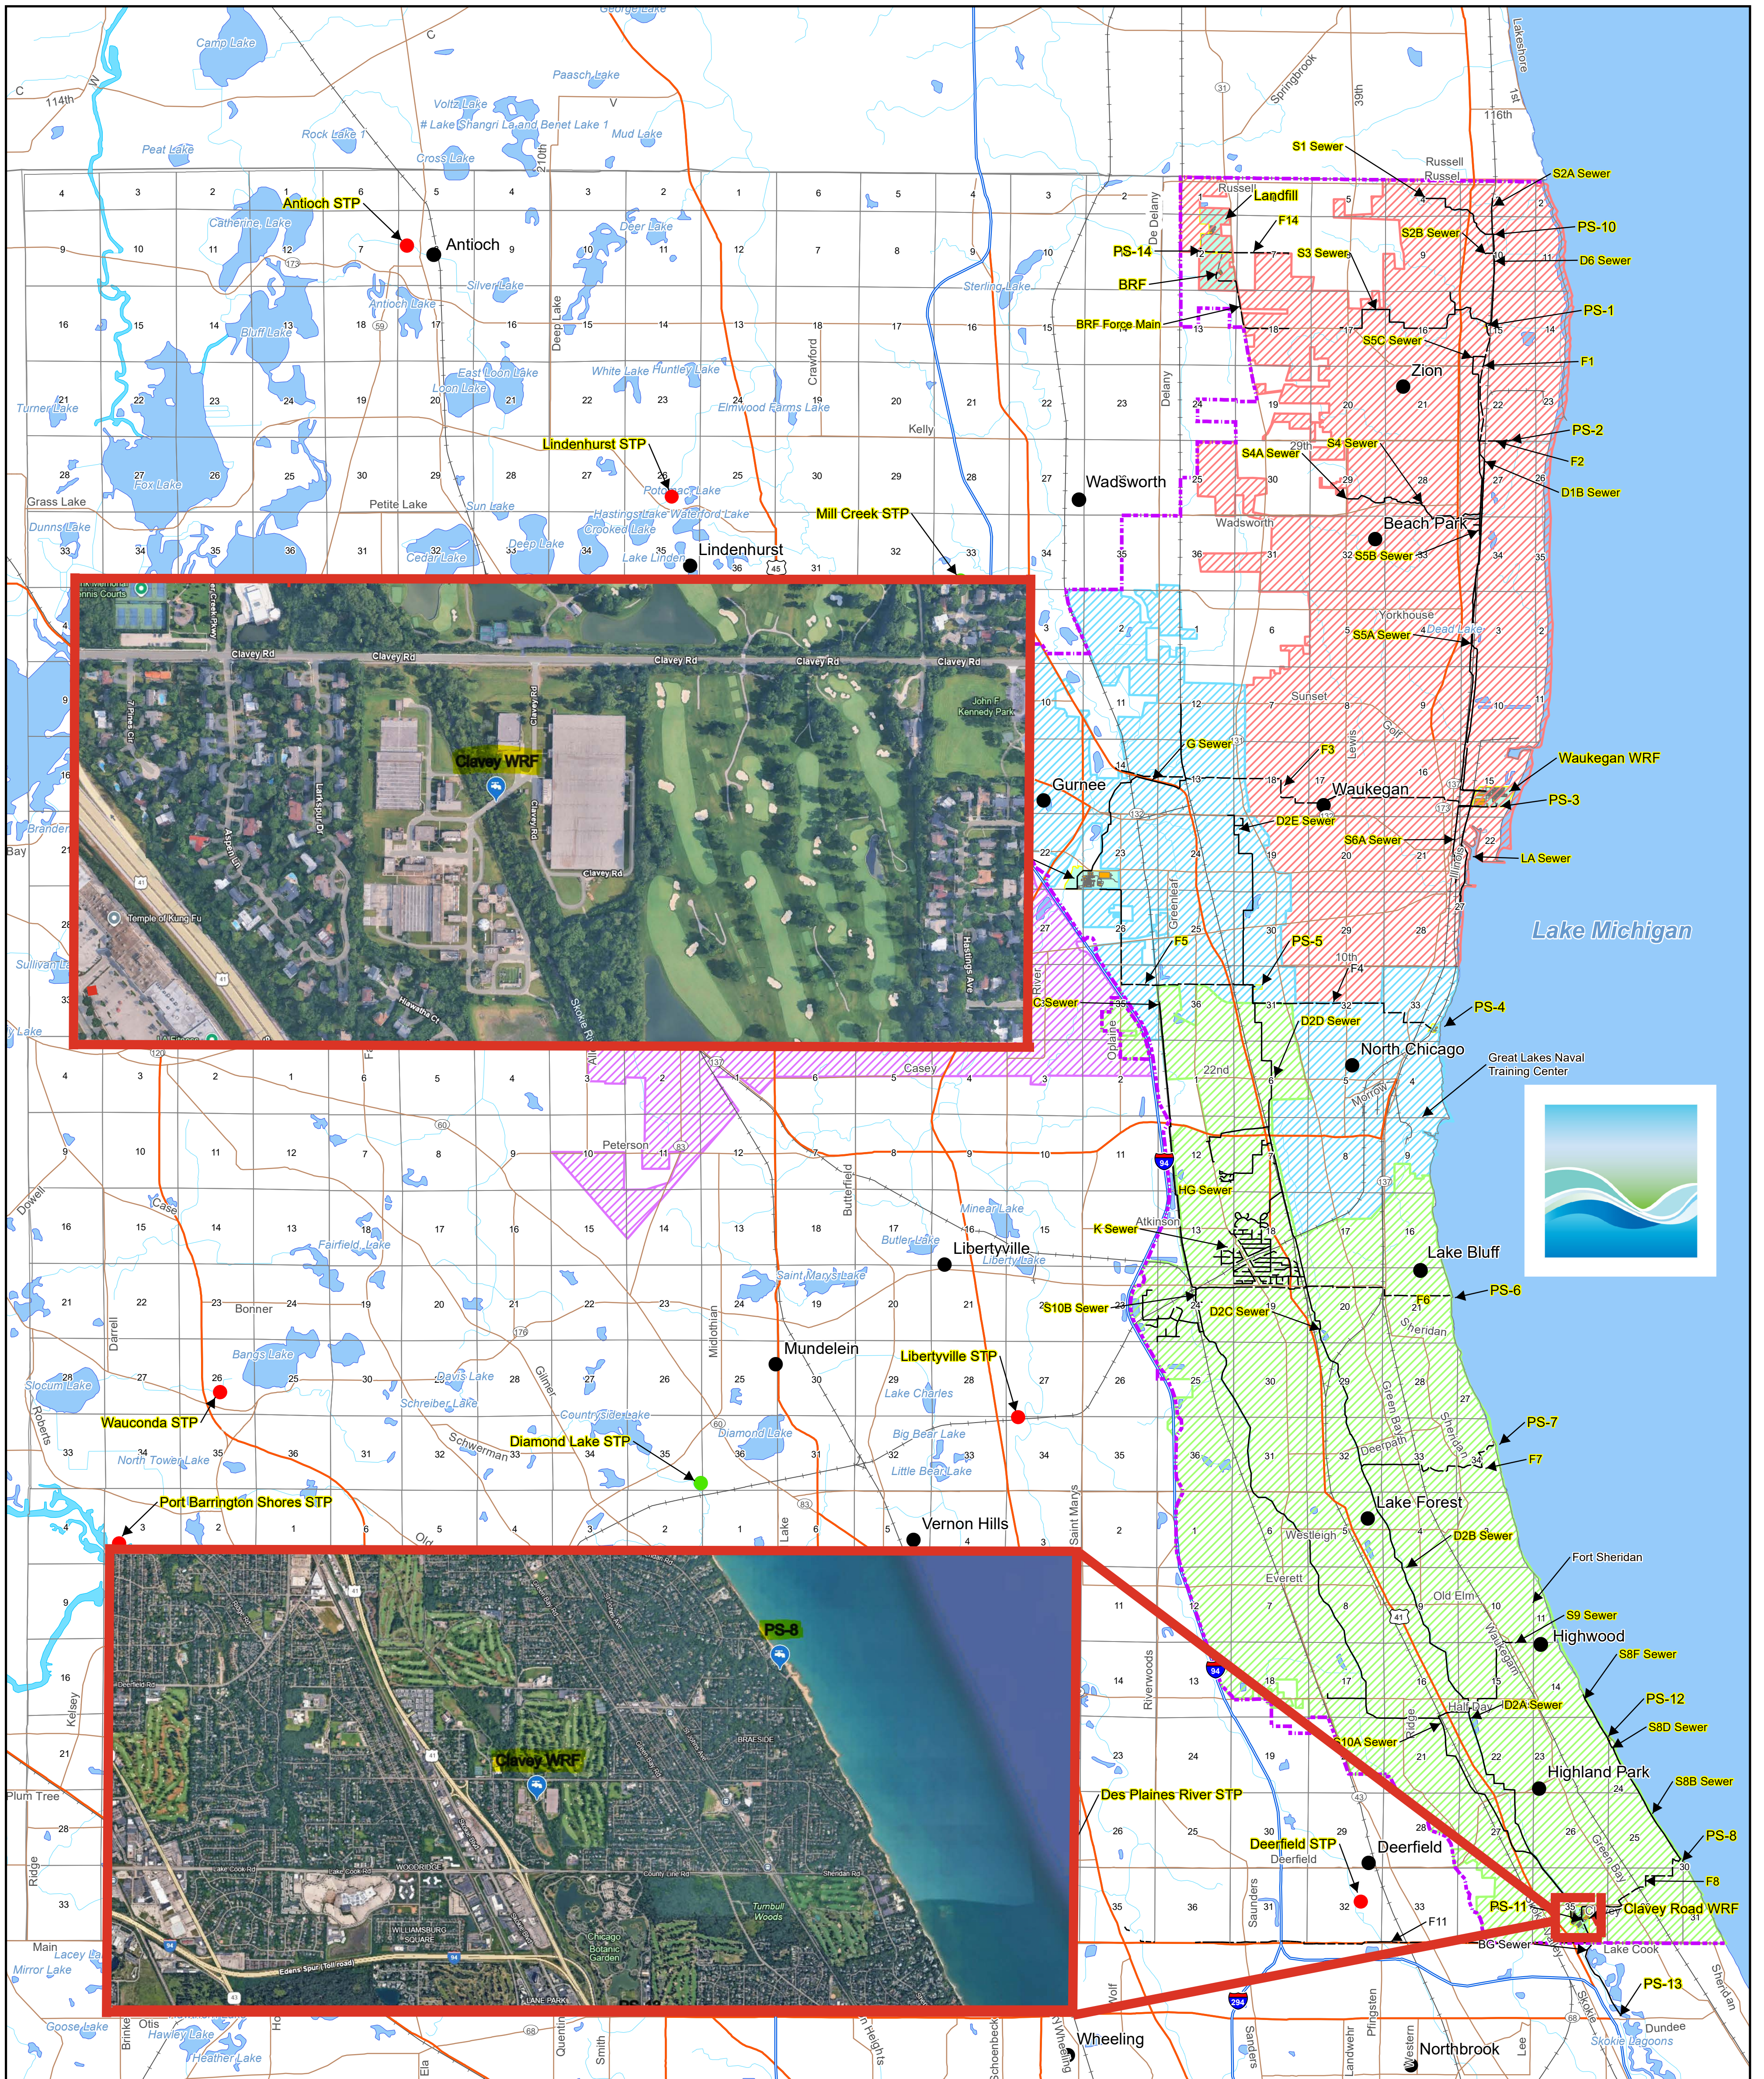

North Shore Water Reclamation District Clavey and Service Area Map

January 2026

Revised: March 2016

Legend

- Municipal STP
- Lake County STP
- Municipality
- NSWRD FPA Boundary
- NSWRD Sanitary Sewer
- NSWRD Force Main
- Tributary to Clavey Road WRF
- Tributary to Gurnee WRF
- Lake County Tributary to Gurnee WRF
- Tributary to Waukegan WRF
- Limited Access
- Highway
- Major Road
- Local Road
- Minor Road
- Other Road
- Railroad